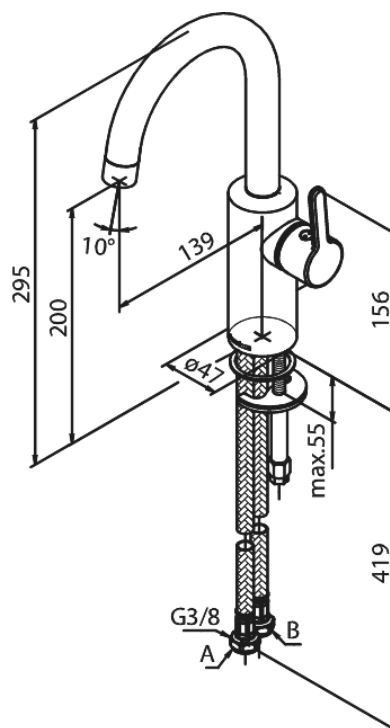

FM Mattsson Mora Group Denmark
Østbirkvej 2, DK-5240 Odense NØ

+45 88 33 00 34 damixa-international@fmm-mora.com

More information på <https://damixa.com>

damixa